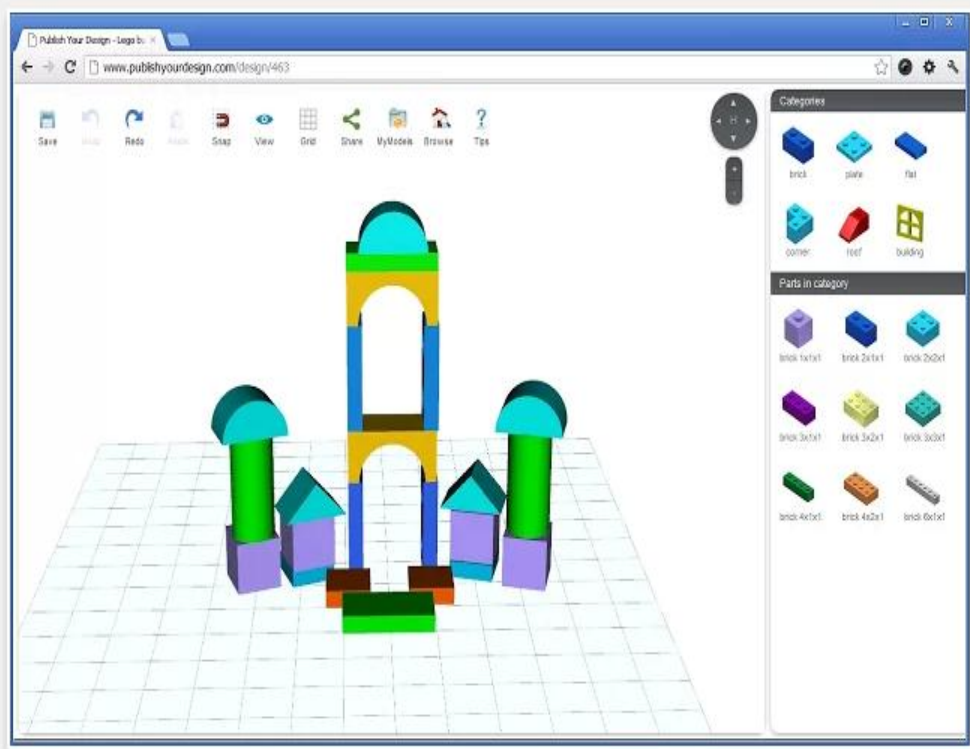

Lego Builder

★★★★☆ (60) Family from publishyourdesign.com 30,873 users

+ ADD TO CHROME

OVERVIEW

DETAILS

REVIEWS

RELATED

+1 45

Lego Builder

A free online Lego Builder which is running on Chrome and Firefox.

1. You could make Lego model in either Chrome or Firefox easily without any additional plugin
2. Models are saved in the cloud
3. Your masterpieces can be shared to your friends
4. You could view models created by the others

youtube: <http://youtu.be/NAcpkX_vSw>